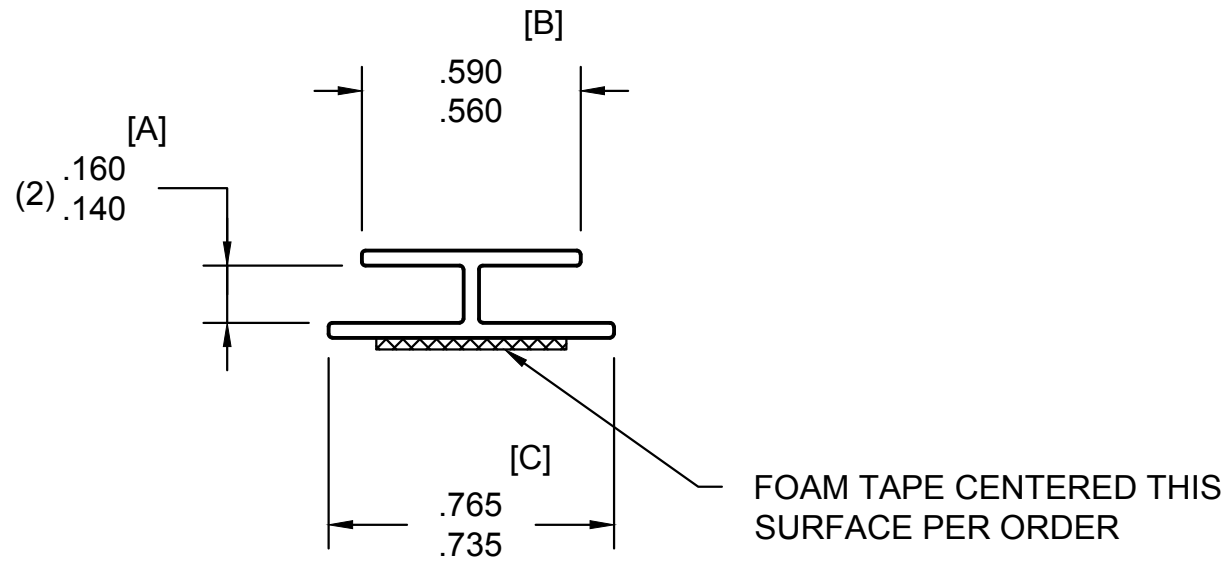

1:1 SCALE

[D]

WALL = .040

REV.	DESCRIPTION	MODIFIED BY	DATE	 MINNETONKA, MN		HC - .125		SIZE				
A	UPDATED PRINT	SBP	03/27/13			SCALE	2:1	PART NO.	A			
				DRAWN	SBP	APPROVED	DATE	03/27/13	DRAWING NO.	EP2260	REV	A